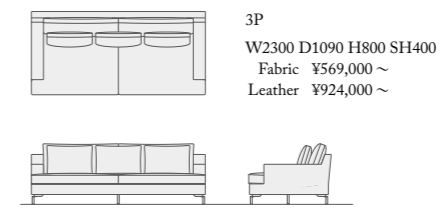

3P
W2300 D1090 H800 SH400
Fabric ¥569,000 ~
Leather ¥924,000 ~