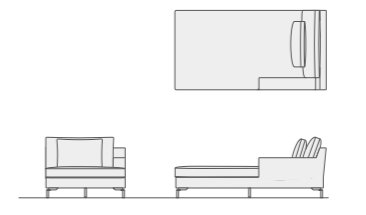

2.5P
W2100 D1090 H800 SH400
Fabric ¥528,000 ~
Leather ¥876,000 ~

One arm 2.5P
W1940 D1090 H800 SH400
Fabric ¥512,000 ~
Leather ¥844,000 ~

2P
W1900 D1090 H800 SH400
Fabric ¥474,000 ~
Leather ¥778,000 ~

One arm 2P
W1740 D1090 H800 SH400
Fabric ¥460,000 ~
Leather ¥746,000 ~

Wide 1P
W1210 D1090 H800 SH400
Fabric ¥360,000 ~
Leather ¥607,000 ~

1P
W1110 D1090 H800 SH400
Fabric ¥348,000 ~
Leather ¥588,000 ~

One arm couch (W=1050)
W1050 D1990 H800 SH400
Fabric ¥434,000 ~
Leather ¥673,000 ~