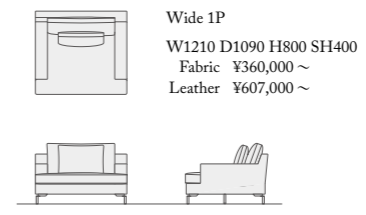

2.5P
W2100 D1090 H800 SH400
Fabric ¥528,000 ~
Leather ¥876,000 ~

One arm 2.5P
W1940 D1090 H800 SH400
Fabric ¥512,000 ~
Leather ¥844,000 ~

2P
W1900 D1090 H800 SH400
Fabric ¥474,000 ~
Leather ¥778,000 ~

One arm 2P
W1740 D1090 H800 SH400
Fabric ¥460,000 ~
Leather ¥746,000 ~

Wide 1P
W1210 D1090 H800 SH400
Fabric ¥360,000 ~
Leather ¥607,000 ~

1P
W1110 D1090 H800 SH400
Fabric ¥348,000 ~
Leather ¥588,000 ~

One arm couch (W=1050)
W1050 D1990 H800 SH400
Fabric ¥434,000 ~
Leather ¥673,000 ~