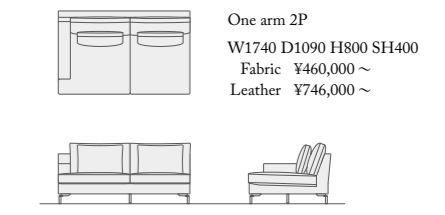

One arm 2P
W1740 D1090 H800 SH400
Fabric ¥460,000 ~
Leather ¥746,000 ~