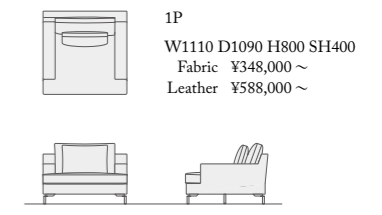

2.5P
W2100 D1090 H800 SH400
Fabric ¥528,000 ~
Leather ¥876,000 ~

One arm 2.5P
W1940 D1090 H800 SH400
Fabric ¥512,000 ~
Leather ¥844,000 ~

2P
W1900 D1090 H800 SH400
Fabric ¥474,000 ~
Leather ¥778,000 ~

One arm 2P
W1740 D1090 H800 SH400
Fabric ¥460,000 ~
Leather ¥746,000 ~

Wide 1P
W1210 D1090 H800 SH400
Fabric ¥360,000 ~
Leather ¥607,000 ~

1P
W1110 D1090 H800 SH400
Fabric ¥348,000 ~
Leather ¥588,000 ~

One arm couch (W=1050)
W1050 D1990 H800 SH400
Fabric ¥434,000 ~
Leather ¥673,000 ~