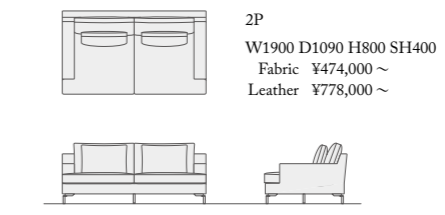

2P
W1900 D1090 H800 SH400
Fabric ¥474,000 ~
Leather ¥778,000 ~