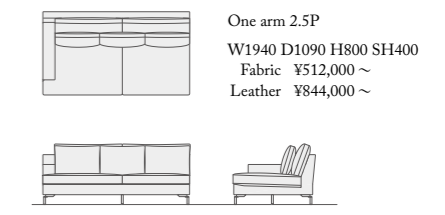

One arm 2.5P
+ One arm couch (W=1050)
W2990 D1990 H800 SH400
Fabric ¥946,000 ~
Leather ¥1,517,000 ~

3P
W2300 D1090 H800 SH400
Fabric ¥569,000 ~
Leather ¥924,000 ~

One arm 3P
W2140 D1090 H800 SH400
Fabric ¥552,000 ~
Leather ¥892,000 ~

2.5P
W2100 D1090 H800 SH400
Fabric ¥528,000 ~
Leather ¥876,000 ~

One arm 2.5P
W1940 D1090 H800 SH400
Fabric ¥512,000 ~
Leather ¥844,000 ~

2P
W1900 D1090 H800 SH400
Fabric ¥474,000 ~
Leather ¥778,000 ~

One arm 2P
W1740 D1090 H800 SH400
Fabric ¥460,000 ~
Leather ¥746,000 ~

Wide 1P
W1210 D1090 H800 SH400
Fabric ¥360,000 ~
Leather ¥607,000 ~

1P
W1110 D1090 H800 SH400
Fabric ¥348,000 ~
Leather ¥588,000 ~

One arm couch (W=1050)
W1050 D1990 H800 SH400
Fabric ¥434,000 ~
Leather ¥673,000 ~