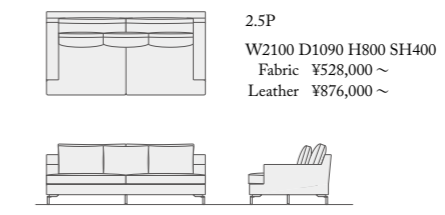

One arm 2.5P
+ One arm couch (W=1050)
W2990 D1990 H800 SH400
Fabric ¥946,000 ~
Leather ¥1,517,000 ~

3P
W2300 D1090 H800 SH400
Fabric ¥569,000 ~
Leather ¥924,000 ~

One arm 3P
W2140 D1090 H800 SH400
Fabric ¥552,000 ~
Leather ¥892,000 ~

2.5P
W2100 D1090 H800 SH400
Fabric ¥528,000 ~
Leather ¥876,000 ~

One arm 2.5P
W1940 D1090 H800 SH400
Fabric ¥512,000 ~
Leather ¥844,000 ~

2P
W1900 D1090 H800 SH400
Fabric ¥474,000 ~
Leather ¥778,000 ~

One arm 2P
W1740 D1090 H800 SH400
Fabric ¥460,000 ~
Leather ¥746,000 ~

Wide 1P
W1210 D1090 H800 SH400
Fabric ¥360,000 ~
Leather ¥607,000 ~

1P
W1110 D1090 H800 SH400
Fabric ¥348,000 ~
Leather ¥588,000 ~

One arm couch (W=1050)
W1050 D1990 H800 SH400
Fabric ¥434,000 ~
Leather ¥673,000 ~