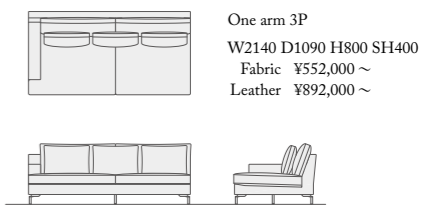

One arm 2.5P
+ One arm couch (W=1050)
W2990 D1990 H800 SH400
Fabric ¥946,000 ~
Leather ¥1,517,000 ~

3P
W2300 D1090 H800 SH400
Fabric ¥569,000 ~
Leather ¥924,000 ~

One arm 3P
W2140 D1090 H800 SH400
Fabric ¥552,000 ~
Leather ¥892,000 ~

Wide 1P
W1210 D1090 H800 SH400
Fabric ¥360,000 ~
Leather ¥607,000 ~

1P
W1110 D1090 H800 SH400
Fabric ¥348,000 ~
Leather ¥588,000 ~

One arm couch (W=1050)
W1050 D1990 H800 SH400
Fabric ¥434,000 ~
Leather ¥673,000 ~